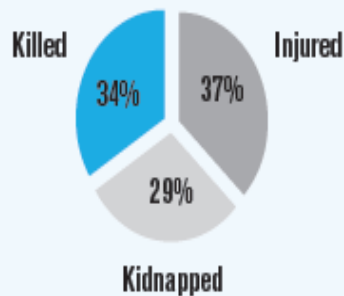

## AID WORKER VICTIMS

**460** aid workers affected  
by attacks in 2013

Yearly total of separate attacks and aid worker victims between 2006 and 2013

Source: Humanitarian Outcomes/  
Aid Security Database 2013