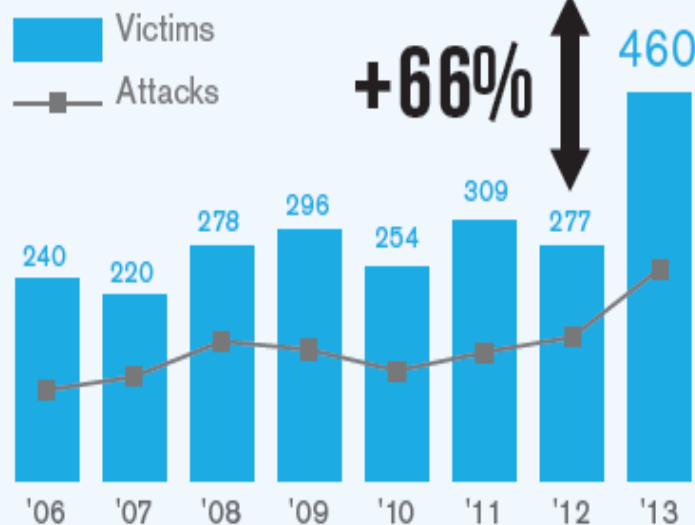

## AID WORKER VICTIMS

**460** aid workers affected  
by attacks in 2013

Yearly total of separate attacks and aid worker victims between 2006 and 2013

Source: Humanitarian Outcomes/  
Aid Security Database 2013